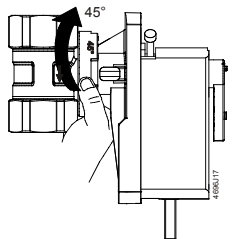

Minimum clearance from ceiling or wall for mounting, connection, operation, maintenance etc.

- ▶ = > 100 mm
- ▶▶ = > 200 mm

Masse in mm  
Dimensions in mm  
Dimensions en mm  
Mått i mm  
Afmetingen in mm  
Dimensioni in mm  
Mitat mm  
Dimensiones en mm  
Mål i mm  
尺寸单位 mm

**2**

	<p><b>NC</b> Normally Closed</p>	<p>only for GDB16..1E / GLB16..1E ➔ <b>5</b></p>
	<p><b>NO</b> Normally Open</p>	<p>only for GDB16..1E / GLB16..1E ➔ <b>6</b></p>

**3**

**3.1**

**3.2**

**3.3**

**4****4.1****4.2****4.3****5****5.1****5.2****5.3****6****6.1****6.2****6.3**

Minimum clearance from ceiling or wall for mounting, connection, operation, maintenance etc.

▶ = > 100 mm

▶▶ = > 200 mm

- ▶▶ Masse in mm
- ▶▶ Dimensions in mm
- ▶▶ Dimensions en mm
- ▶▶ Mått i mm
- ▶▶ Afmetingen in mm
- ▶▶ Dimensioni in mm
- ▶▶ Mitat mm
- ▶▶ Dimensiones en mm
- ▶▶ Mål i mm
- ▶▶ 尺寸单位 mm