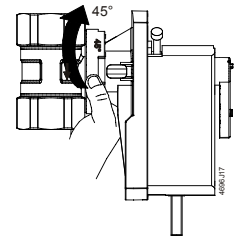

Minimum clearance from ceiling or wall for mounting, connection, operation, maintenance etc.

- ▶ = > 100 mm
- ▶▶ = > 200 mm

Masse in mm  
Dimensions in mm  
Dimensions en mm  
Mått i mm  
Afmetingen in mm  
Dimensioni in mm  
Mitat mm  
Dimensiones en mm  
Mål i mm  
尺寸单位 mm

**2**

	<p><b>NC</b> Normally Closed</p>	<p>only for GDB16..1E / GLB16..1E ➔ <b>5</b></p>
	<p><b>NO</b> Normally Open</p>	<p>only for GDB16..1E / GLB16..1E ➔ <b>6</b></p>

**3**

**3.1**

**3.2**

**3.3**

**4****4.1****4.2****4.3****5****5.1****5.2****5.3****6****6.1****6.2****6.3**

Minimum clearance from ceiling or wall for mounting, connection, operation, maintenance etc.

▶ = > 100 mm

▶▶ = > 200 mm

- ▶▶ Masse in mm
- ▶▶ Dimensions in mm
- ▶▶ Dimensions en mm
- ▶▶ Mått i mm
- ▶▶ Afmetingen in mm
- ▶▶ Dimensioni in mm
- ▶▶ Mitat mm
- ▶▶ Dimensiones en mm
- ▶▶ Mål i mm
- ▶▶ 尺寸单位 mm