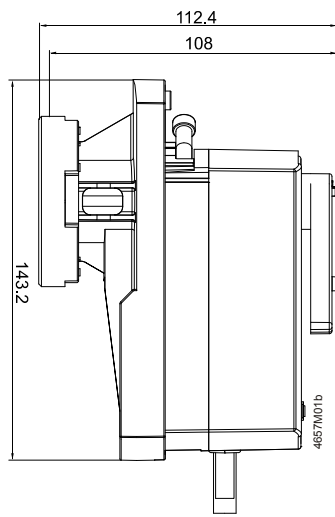

Minimum clearance from ceiling or wall for mounting, connection, operation, maintenance etc.

- ▶ = > 100 mm
- ▶▶ = > 200 mm

Masse in mm  
Dimensions in mm  
Dimensions en mm  
Mått i mm  
Afmetingen in mm  
Dimensioni in mm  
Mitat mm  
Dimensiones en mm  
Mål i mm  
尺寸单位 mm

**2**

	<p><b>NC</b> Normally Closed</p>	<p>only for GDB16..1E / GLB16..1E ➔ <b>5</b></p>
	<p><b>NO</b> Normally Open</p>	<p>only for GDB16..1E / GLB16..1E ➔ <b>6</b></p>

**3**

**3.1**

**3.2**

**3.3**

**4****4.1****4.2****4.3****5****5.1****5.2****5.3****6****6.1****6.2****6.3**

Minimum clearance from ceiling or wall for mounting, connection, operation, maintenance etc.

▶ = > 100 mm

▶▶ = > 200 mm

- ▶▶ Masse in mm
- ▶▶ Dimensions in mm
- ▶▶ Dimensions en mm
- ▶▶ Mått i mm
- ▶▶ Afmetingen in mm
- ▶▶ Dimensioni in mm
- ▶▶ Mitat mm
- ▶▶ Dimensiones en mm
- ▶▶ Mål i mm
- ▶▶ 尺寸单位 mm