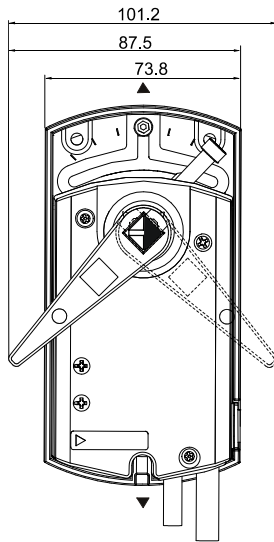

Minimum clearance from ceiling or wall for mounting, connection, operation, maintenance etc.

- ▶ = > 100 mm
- ▶▶ = > 200 mm

Masse in mm  
Dimensions in mm  
Dimensions en mm  
Mått i mm  
Afmetingen in mm  
Dimensioni in mm  
Mitat mm  
Dimensiones en mm  
Mål i mm  
尺寸单位 mm

**2**

	<p><b>NC</b> Normally Closed</p>	<p>only for GDB16..1E / GLB16..1E ➔ <b>5</b></p>
	<p><b>NO</b> Normally Open</p>	<p>only for GDB16..1E / GLB16..1E ➔ <b>6</b></p>

**3**

**3.1**

**3.2**

**3.3**

**4****4.1****4.2****4.3****5****5.1****5.2****5.3****6****6.1****6.2****6.3**

Minimum clearance from ceiling or wall for mounting, connection, operation, maintenance etc.

▶ = > 100 mm

▶▶ = > 200 mm

- ▶▶ Masse in mm
- ▶▶ Dimensions in mm
- ▶▶ Dimensions en mm
- ▶▶ Mått i mm
- ▶▶ Afmetingen in mm
- ▶▶ Dimensioni in mm
- ▶▶ Mitat mm
- ▶▶ Dimensiones en mm
- ▶▶ Mål i mm
- ▶▶ 尺寸单位 mm