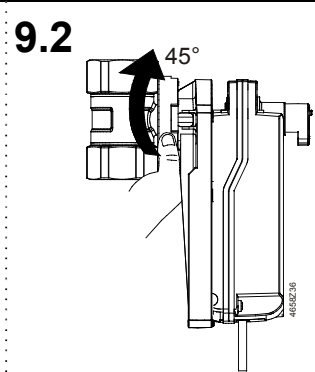

Minimum clearance from ceiling or wall for mounting, connection, operation, maintenance etc.

- ▶ = > 100 mm
- ▶▶ = > 200 mm

Masse in mm  
Dimensions in mm  
Dimensions en mm  
Mått i mm  
Afmetingen in mm  
Dimensioni in mm  
Mitat mm  
Dimensiones en mm  
Mål i mm  
尺寸单位 mm