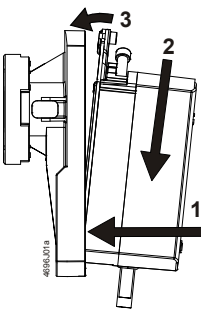

Minimum clearance from ceiling or wall for mounting, connection, operation, maintenance etc.

- ▶ = > 100 mm
- ▶▶ = > 200 mm

Masse in mm  
Dimensions in mm  
Dimensions en mm  
Mått i mm  
Afmetingen in mm  
Dimensioni in mm  
Mitat mm  
Dimensiones en mm  
Mål i mm  
尺寸单位 mm

**2**

	<p><b>NC</b> Normally Closed</p>	<p>only for GDB16..1E / GLB16..1E ➔ <b>5</b></p>
	<p><b>NO</b> Normally Open</p>	<p>only for GDB16..1E / GLB16..1E ➔ <b>6</b></p>

**3**

**3.1**

**3.2**

**3.3**

**4****4.1****4.2****4.3****5****5.1****5.2****5.3****6****6.1****6.2****6.3**