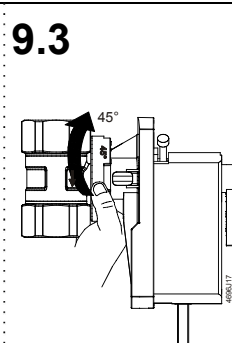

Minimum clearance from ceiling or wall for mounting, connection, operation, maintenance etc.

- ▶ = > 100 mm
- ▶▶ = > 200 mm

Masse in mm  
Dimensions in mm  
Dimensions en mm  
Mått i mm  
Afmetingen in mm  
Dimensioni in mm  
Mitat mm  
Dimensiones en mm  
Mål i mm  
尺寸单位 mm

**2**

	<p><b>NC</b> Normally Closed</p>	<p>only for GDB16..1E / GLB16..1E ➔ <b>5</b></p>
	<p><b>NO</b> Normally Open</p>	<p>only for GDB16..1E / GLB16..1E ➔ <b>6</b></p>

**3**

**3.1**

**3.2**

**3.3**

**4****4.1****4.2****4.3****5****5.1****5.2****5.3****6****6.1****6.2****6.3**

Minimum clearance from ceiling or wall for mounting, connection, operation, maintenance etc.

▶ = > 100 mm

▶▶ = > 200 mm

- ▶▶ Masse in mm
- ▶▶ Dimensions in mm
- ▶▶ Dimensions en mm
- ▶▶ Mått i mm
- ▶▶ Afmetingen in mm
- ▶▶ Dimensioni in mm
- ▶▶ Mitat mm
- ▶▶ Dimensiones en mm
- ▶▶ Mål i mm
- ▶▶ 尺寸单位 mm