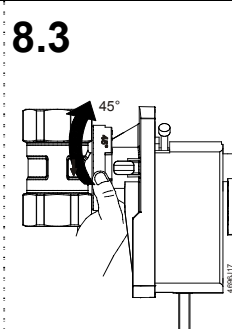

Minimum clearance from ceiling or wall for mounting, connection, operation, maintenance etc.

- ▶ = > 100 mm
- ▶▶ = > 200 mm

Masse in mm  
Dimensions in mm  
Dimensions en mm  
Mått i mm  
Afmetingen in mm  
Dimensioni in mm  
Mitat mm  
Dimensiones en mm  
Mål i mm  
尺寸单位 mm

**2**

	<p><b>NC</b> Normally Closed</p>	<p>only for GDB16..1E / GLB16..1E ➔ <b>5</b></p>
	<p><b>NO</b> Normally Open</p>	<p>only for GDB16..1E / GLB16..1E ➔ <b>6</b></p>

**3**

**3.1**

**3.2**

**3.3**

**4****4.1****4.2****4.3****5****5.1****5.2****5.3****6****6.1****6.2****6.3**

Minimum clearance from ceiling or wall for mounting, connection, operation, maintenance etc.

▶ = > 100 mm

▶▶ = > 200 mm

- ▶▶ Masse in mm
- ▶▶ Dimensions in mm
- ▶▶ Dimensions en mm
- ▶▶ Mått i mm
- ▶▶ Afmetingen in mm
- ▶▶ Dimensioni in mm
- ▶▶ Mitat mm
- ▶▶ Dimensiones en mm
- ▶▶ Mål i mm
- ▶▶ 尺寸单位 mm