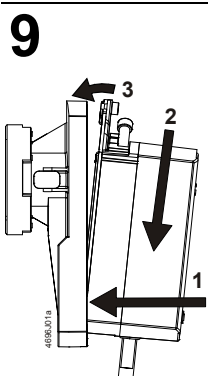

Minimum clearance from ceiling or wall for mounting, connection, operation, maintenance etc.

- ▶ = > 100 mm
- ▶▶ = > 200 mm

Masse in mm  
Dimensions in mm  
Dimensions en mm  
Mått i mm  
Afmetingen in mm  
Dimensioni in mm  
Mitat mm  
Dimensiones en mm  
Mål i mm  
尺寸单位 mm

**2**

	<p><b>NC</b> Normally Closed</p>	<p>only for GDB16..1E / GLB16..1E ➔ <b>5</b></p>
	<p><b>NO</b> Normally Open</p>	<p>only for GDB16..1E / GLB16..1E ➔ <b>6</b></p>

**3**

**3.1**

**3.2**

**3.3**

**4****4.1****4.2****4.3****5****5.1****5.2****5.3****6****6.1****6.2****6.3**

Minimum clearance from ceiling or wall for mounting, connection, operation, maintenance etc.

▶ = > 100 mm

▶▶ = > 200 mm

- ▶▶ Masse in mm
- ▶▶ Dimensions in mm
- ▶▶ Dimensions en mm
- ▶▶ Mått i mm
- ▶▶ Afmetingen in mm
- ▶▶ Dimensioni in mm
- ▶▶ Mitat mm
- ▶▶ Dimensiones en mm
- ▶▶ Mål i mm
- ▶▶ 尺寸单位 mm