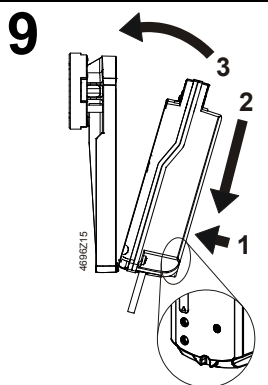

Minimum clearance from ceiling or wall for mounting, connection, operation, maintenance etc.

- ▶ = > 100 mm
- ▶▶ = > 200 mm

Masse in mm  
Dimensions in mm  
Dimensions en mm  
Mått i mm  
Afmetingen in mm  
Dimensioni in mm  
Mitat mm  
Dimensiones en mm  
Mål i mm  
尺寸单位 mm