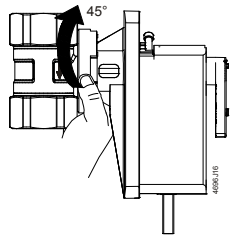

Minimum clearance from ceiling or wall for mounting, connection, operation, maintenance etc.

- ▶ = > 100 mm
- ▶▶ = > 200 mm

Masse in mm  
Dimensions in mm  
Dimensions en mm  
Mått i mm  
Afmetingen in mm  
Dimensioni in mm  
Mitat mm  
Dimensiones en mm  
Mål i mm  
尺寸单位 mm

**2**

	<p><b>NC</b> Normally Closed</p>	<p>only for GDB16..1E / GLB16..1E ➔ <b>5</b></p>
	<p><b>NO</b> Normally Open</p>	<p>only for GDB16..1E / GLB16..1E ➔ <b>6</b></p>

**3**

**3.1**

**3.2**

**3.3**

**4****4.1****4.2****4.3****5****5.1****5.2****5.3****6****6.1****6.2****6.3**