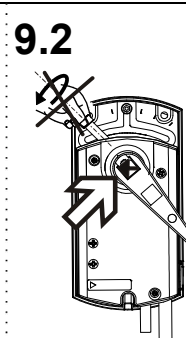

7 GLB..1E CW self adapt only for GLB16..1E					GLB..1E + V..160..
	VAI60..				8
	VBI60..T				8
	VBI60..L				9