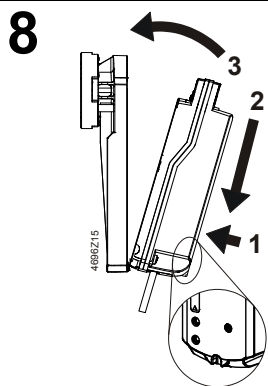

Minimum clearance from ceiling or wall for mounting, connection, operation, maintenance etc.

- ▶ = > 100 mm
- ▶▶ = > 200 mm

Masse in mm  
Dimensions in mm  
Dimensions en mm  
Mått i mm  
Afmetingen in mm  
Dimensioni in mm  
Mitat mm  
Dimensiones en mm  
Mål i mm  
尺寸单位 mm