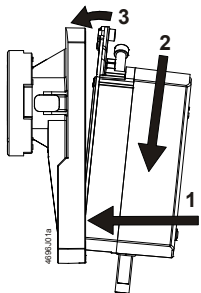

Minimum clearance from ceiling or wall for mounting, connection, operation, maintenance etc.

- ▶ = > 100 mm
- ▶▶ = > 200 mm

Masse in mm  
Dimensions in mm  
Dimensions en mm  
Mått i mm  
Afmetingen in mm  
Dimensioni in mm  
Mitat mm  
Dimensiones en mm  
Mål i mm  
尺寸单位 mm

**2**

	<p><b>NC</b> Normally Closed</p>	<p>only for GDB16..1E / GLB16..1E ➔ <b>5</b></p>
	<p><b>NO</b> Normally Open</p>	<p>only for GDB16..1E / GLB16..1E ➔ <b>6</b></p>

**3**

**3.1**

**3.2**

**3.3**

**4****4.1****4.2****4.3****5****5.1****5.2****5.3****6****6.1****6.2****6.3**