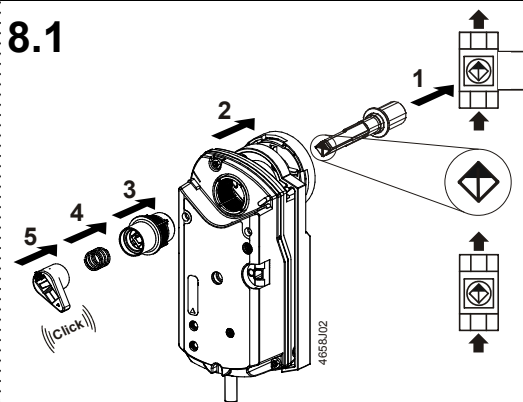

Minimum clearance from ceiling or wall for mounting, connection, operation, maintenance etc.

- ▶ = > 100 mm
- ▶▶ = > 200 mm

Masse in mm  
Dimensions in mm  
Dimensions en mm  
Mått i mm  
Afmetingen in mm  
Dimensioni in mm  
Mitat mm  
Dimensiones en mm  
Mål i mm  
尺寸单位 mm