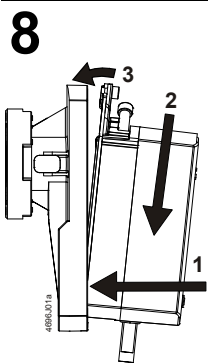

7 GLB..1E CW self adapt only for GLB16..1E					GLB..1E + V..160..
	VAI60..				8
	VBI60..T				8
	VBI60..L				9