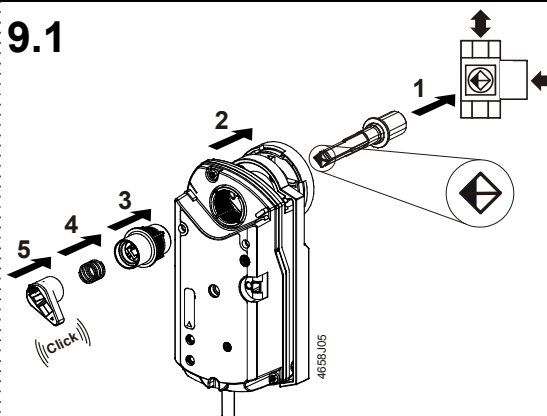

Minimum clearance from ceiling or wall for mounting, connection, operation, maintenance etc.

- ▶ = > 100 mm
- ▶▶ = > 200 mm

Masse in mm  
Dimensions in mm  
Dimensions en mm  
Mått i mm  
Afmetingen in mm  
Dimensioni in mm  
Mitat mm  
Dimensiones en mm  
Mål i mm  
尺寸单位 mm