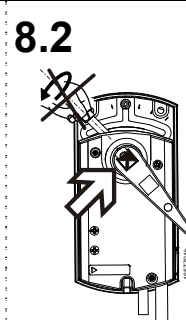

Minimum clearance from ceiling or wall for mounting, connection, operation, maintenance etc.

- ▶ = > 100 mm
- ▶▶ = > 200 mm

Masse in mm  
Dimensions in mm  
Dimensions en mm  
Mått i mm  
Afmetingen in mm  
Dimensioni in mm  
Mitat mm  
Dimensiones en mm  
Mål i mm  
尺寸单位 mm

**2**

	<p><b>NC</b> Normally Closed</p>	<p>only for GDB16..1E / GLB16..1E ➔ <b>5</b></p>
	<p><b>NO</b> Normally Open</p>	<p>only for GDB16..1E / GLB16..1E ➔ <b>6</b></p>

**3**

**3.1**

**3.2**

**3.3**

**4****4.1****4.2****4.3****5****5.1****5.2****5.3****6****6.1****6.2****6.3**

Minimum clearance from ceiling or wall for mounting, connection, operation, maintenance etc.

▶ = > 100 mm

▶▶ = > 200 mm

- ▶▶ Masse in mm
- ▶▶ Dimensions in mm
- ▶▶ Dimensions en mm
- ▶▶ Mått i mm
- ▶▶ Afmetingen in mm
- ▶▶ Dimensioni in mm
- ▶▶ Mitat mm
- ▶▶ Dimensiones en mm
- ▶▶ Mål i mm
- ▶▶ 尺寸单位 mm