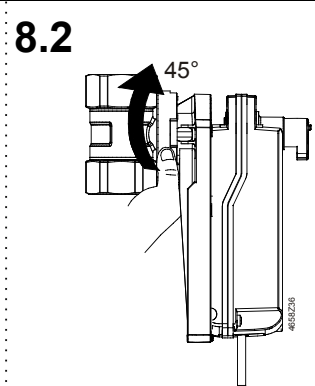

Minimum clearance from ceiling or wall for mounting, connection, operation, maintenance etc.

- ▶ = > 100 mm
- ▶▶ = > 200 mm

Masse in mm  
Dimensions in mm  
Dimensions en mm  
Mått i mm  
Afmetingen in mm  
Dimensioni in mm  
Mitat mm  
Dimensiones en mm  
Mål i mm  
尺寸单位 mm