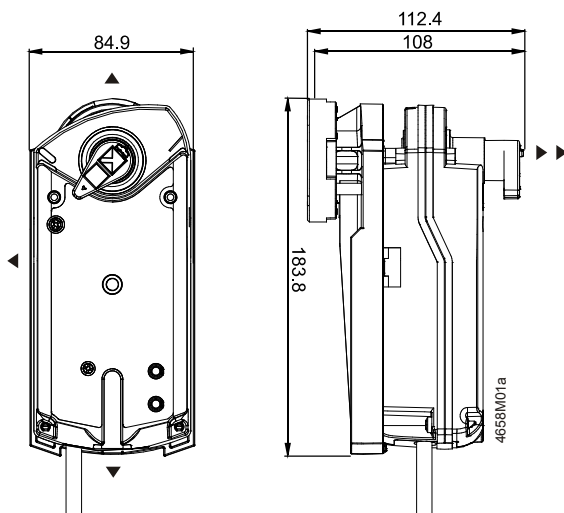

Minimum clearance from ceiling or wall for mounting, connection, operation, maintenance etc.

- ▶ = > 100 mm
- ▶▶ = > 200 mm

Masse in mm  
Dimensions in mm  
Dimensions en mm  
Mått i mm  
Afmetingen in mm  
Dimensioni in mm  
Mitat mm  
Dimensiones en mm  
Mål i mm  
尺寸单位 mm