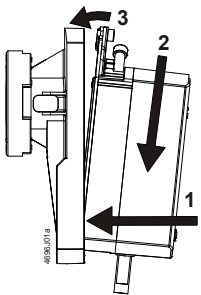

Minimum clearance from ceiling or wall for mounting, connection, operation, maintenance etc.

- ▶ = > 100 mm
- ▶▶ = > 200 mm

Masse in mm  
Dimensions in mm  
Dimensions en mm  
Mått i mm  
Afmetingen in mm  
Dimensioni in mm  
Mitat mm  
Dimensiones en mm  
Mål i mm  
尺寸单位 mm

**2**

	<p><b>NC</b> Normally Closed</p>	<p>only for GDB16..1E / GLB16..1E ➔ <b>5</b></p>
	<p><b>NO</b> Normally Open</p>	<p>only for GDB16..1E / GLB16..1E ➔ <b>6</b></p>

**3**

**3.1**

**3.2**

**3.3**

**4****4.1****4.2****4.3****5****5.1****5.2****5.3****6****6.1****6.2****6.3**